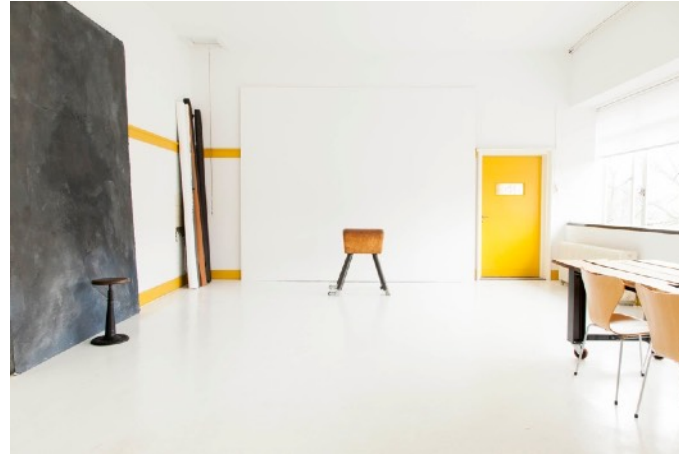

oldschoolprojects

BRIGHT STUDIOS & CREATIVE SPACES

Studio 2 - Old School Projects' effective bright - first floor - daylight studio

Specifications: Size L800cm x W600cm x H370cm (L26ft x W20ft x 12ft)
Entrance door max 210cm (7ft) for props
Blinds outside and diffusers inside
Flexible /paintable backgroundpanel W400cm x H310cm (W13ft x H10ft)
Power supply: 220 V / 16amp outlet
Makeup desk with daylight-balanced bulbs
Wind machine and Jiffy steamer
Seamless paper background 293cm (9.6ft) plus stand € 40 per day

Options: Use of unique and special furniture by Morentz
Use of other spots in/outside the whole building