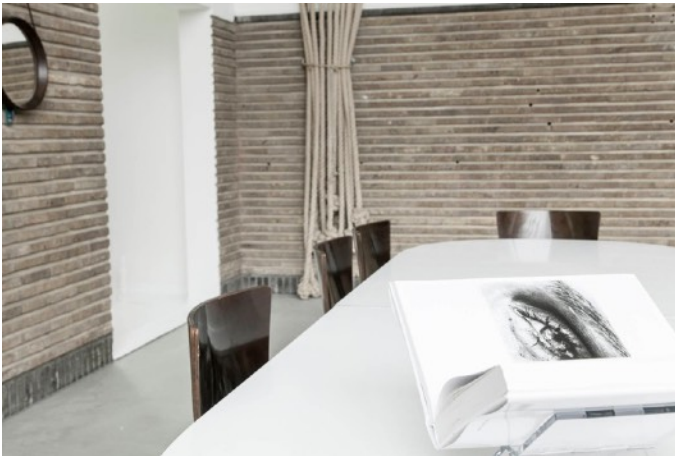

oldschoolprojects

BRIGHT STUDIOS & CREATIVE SPACES

Studio 1 - Old School Projects' spacious bright - ground floor - daylight studio

Specifications: Size L1600cm x W840cm x H560cm (L52ft x W27ft x H18ft)
Floorheating
Separate styling space, makeup desk with daylight-balanced bulbs
Darkening curtains
Entrance door max 210cm for props (7ft)
Power supply: 380 V / 3 phase / 6 x 16amp outlet
Wind machine and Jiffy steamer
Flexible /paintable backgroundpanels W310cm x H310cm (W10ft x H10ft)
Seamless paper background 293cm (9.6ft) plus stand € 40 per day
Sunbounce SUN-SCRIM 12x12 Screen Reflex Natural White

Options: Use of unique and special furniture by Morentz
Use of other spots in/outside the whole building